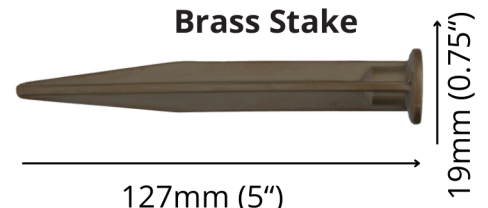

Brass Stake