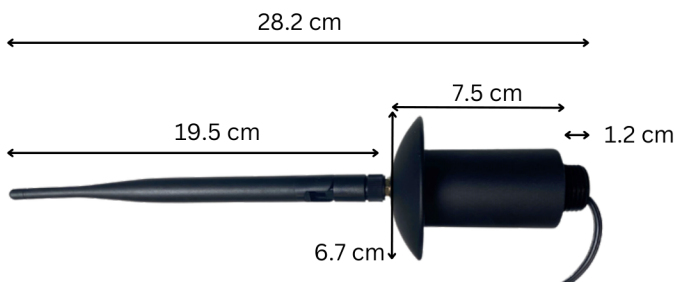

The RGBW Bluetooth repeater signal booster ensures uninterrupted and reliable connectivity with a range of up to 100FT. **The booster helps eliminate dead zones for a more seamless wireless experience.**

### RGBW LAMP SPECS

	RGBW MR16	RGBW MR11	RGBW G4 BI-PIN
<b>Input:</b>	8-16V AC	8-16V AC	8-16V AC
<b>Watt:</b>	5W	3W	2.5W
<b>Beam Angle:</b>	60 Deg	60 Deg	Omni-Directional
<b>Dimensions:</b>	50mm x 55mm	36mm x 35mm	50mm x 28mm
<b>Temp:</b>	RGBW + Tunable White 2200K-5000K	RGBW + Tunable White 2200K-5000K	RGBW + Tunable White 2200K-5000K