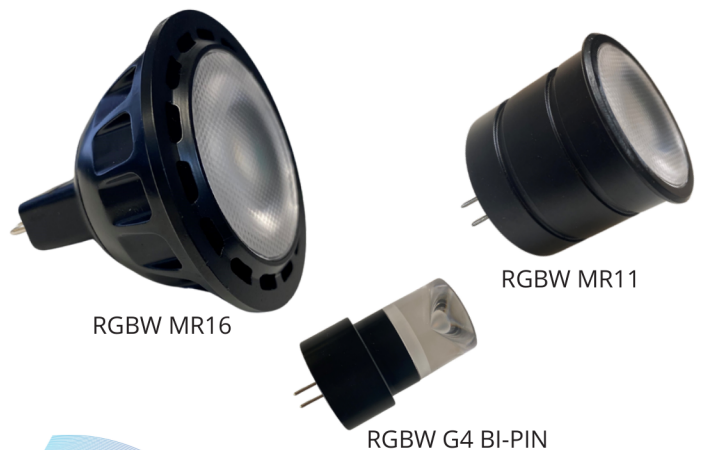

Professional Quality RGBW Color Lamps

5 YEAR Warranty

Illumicare's cutting-edge LED lighting range now includes the RGBW MR16, MR11, and G4 BI-PIN lamps designed to meet even more creative outdoor lighting needs. With their superior LED technology, these lamps provide exceptional illumination while maximizing energy savings.

The RGBW (Red, Green, Blue, White) color-changing capabilities allow for dynamic and customizable lighting effects, making them perfect for enhancing the ambiance of outdoor spaces.

With a color temperature range between 2200K and 5000K, Illumicare RGBW lamps offer a spectrum of colors for every mood, season or holiday, as well as choice of soft white light.

The RGBW Bluetooth repeater signal booster ensures uninterrupted and reliable connectivity with a range of up to 100FT. **The booster helps eliminate dead zones for a more seamless wireless experience.**

Download the free IllumiSmart App for easy-to-use outdoor lighting control.

**LED LAMP PIONEERS
IN THE PROFESSIONAL
LIGHTING INDUSTRY**

INNOVATE | INTEGRATE | ILLUMINATE

RGBW MR16

RGBW MR11