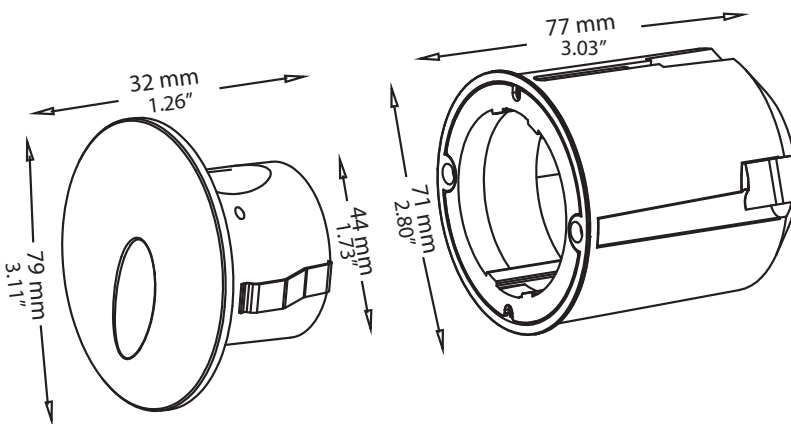

Haydn LEDs have a minimum illumination of 1 meter (3 feet) and include an ABS sleeve with anchor bolts to assist in installation and anchoring of the luminaire body.

These durable and versatile luminaires can be used to illuminate borders, low walls, steps, sunken seating areas, or pathways along hardscape walls.

Lumens:	40 lumens
Wattage:	1.3 Watts
Color Temp:	3000K (Warm White)
Lens:	Flat .75" Tempered Glass
Dimensions:	3.5" x 3.5", Body: 1.75" x 1.75"
Wire:	12" UL Listed 18/2 Lead Wire
Weight:	0.5 lb
Includes:	ABS Sleeve w/Anchor Bolts
IP Rating:	IP65
Power:	12V