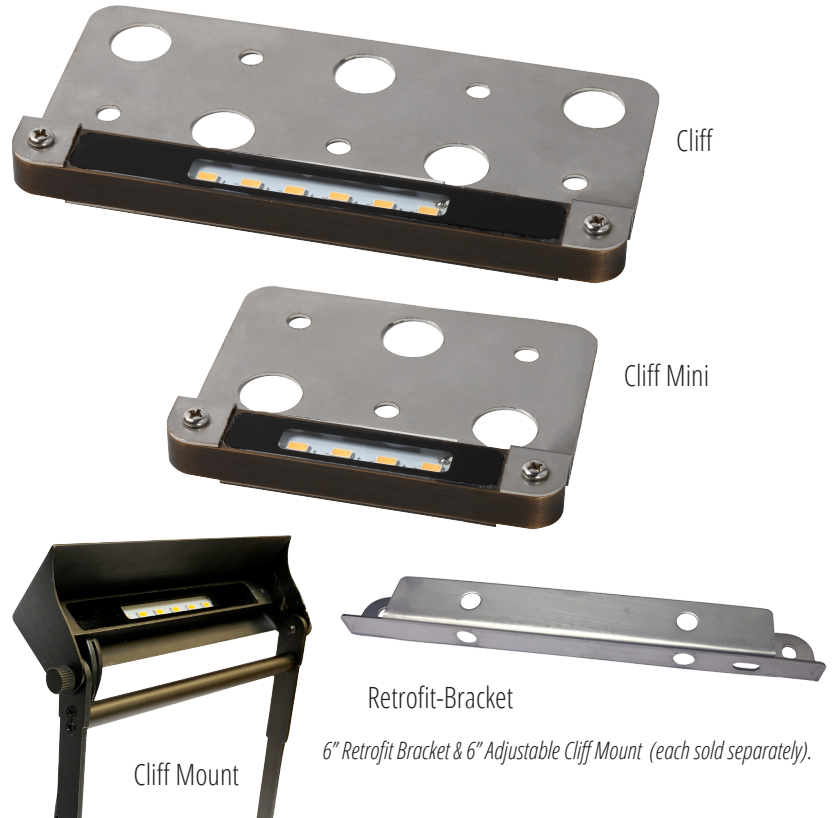

# CLIFF & CLIFF MINI

Solid Brass Integrated LED Coping Luminaires

Cliff and Cliff Mini, Illumicare's integrated LED coping luminaires are constructed of solid cast brass and provide wide, soft, glare-free ambient lighting for hardscape elements in your outdoor living spaces.

When designing the perfect hardscape oasis, Cliff and Cliff Mini offer wide, even lighting that creates ambiance, yet provides enough illumination for safe passage through the landscape. By clearly marking stairs, railings, edges, and retaining walls, these solid brass, integrated LED coping lights are perfect for illuminating hardscapes and structures with casual, safety lighting.

The integrated Samsung LED chips are powered by the same proprietary driver as our flagship MR16 lamps.

Cliff and Cliff Mini's flat tempered glass offers just enough light to create a private, comfortable atmosphere for an outdoor patio, built-in spa, or outdoor kitchen, turning your landscape into the perfect place to relax or entertain.

## Luminaire Mounting

Cliff and Cliff Mini are mounted horizontally between surfaces using the flat stainless steel mounting bracket. The bracket can be inserted in existing structures or added to newly poured hardscape compounds. The luminaires can be unfastened from the mounting bracket by the two set-screws for easy maintenance or replacement.