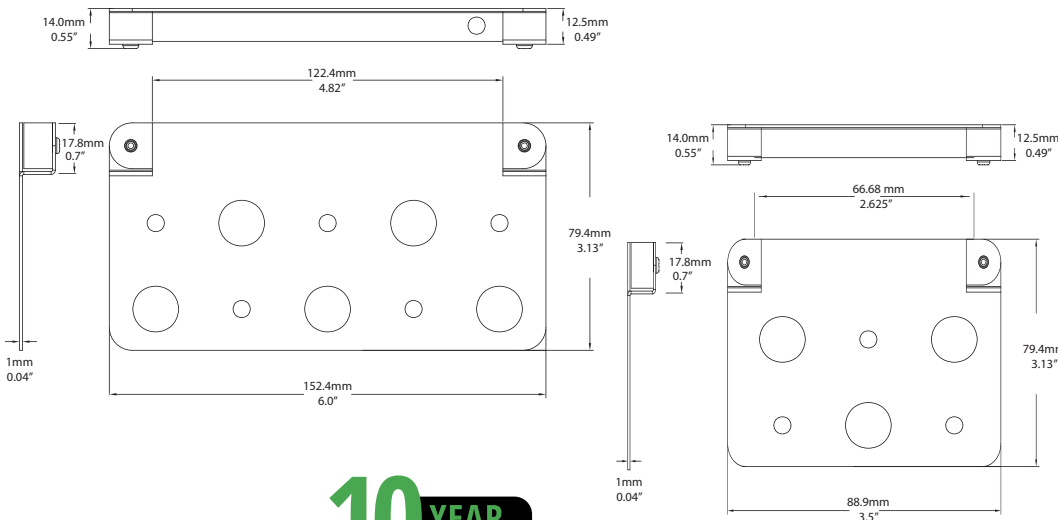

## Luminaire Mounting

Cliff and Cliff Mini are mounted horizontally between surfaces using the flat stainless steel mounting bracket. The bracket can be inserted in existing structures or added to newly poured hardscape compounds. The luminaires can be unfastened from the mounting bracket by the two set-screws for easy maintenance or replacement.

6" Retrofit Bracket & 6" Adjustable Cliff Mount (each sold separately).

**10** YEAR Warranty

<b>Construction/Finish</b>	Solid Cast Brass / Weathered Red Brass
<b>Dimensions</b>	6.00" x 3.13" x 0.55" (Cliff) 3.5" x 3.13" x 0.55" (Cliff Mini)
<b>Output</b>	206 Lumens (Cliff) 105 Lumens (Cliff Mini)
<b>Wattage</b>	2.5 W (Cliff) 1.5W (Cliff Mini)
<b>Mount</b>	Flat Stainless Steel Bracket
<b>Lens</b>	1/8" Flat Tempered Glass
<b>Wire</b>	96" 18/2 UL-Rated Wire
<b>Weight</b>	0.66 lbs (Cliff) 0.48 lbs (Cliff Mini)
<b>Voltage</b>	12-15VAC/DC
<b>Rating</b>	IP65
<b>Color Temp</b>	2700K, 3000K