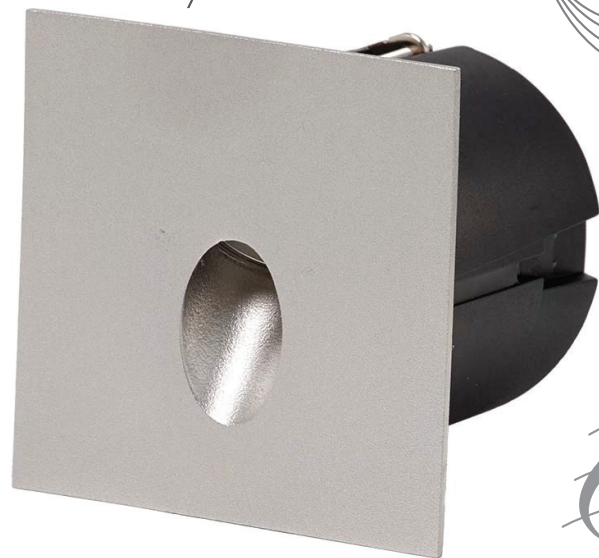

SYMPHONY ~ Vivaldi

Hardscape Integrated LED Luminaires

Add harmony to your outdoor living space with Vivaldi Hardscape Luminaires.

Vivaldi is a 45° directional, recessed, integrated LED luminaire which casts a subtle warm white light. This small square fixture features a stainless steel finish.

Vivaldi LEDs have a minimum illumination of 1 meter (3 feet) and include an ABS sleeve with anchor bolts to assist in installation and anchoring of the luminaire body.

These durable and versatile luminaires can be used to illuminate borders, low walls, steps, sunken seating areas, or pathways along hardscape walls.

Luminaire Mounting

Vivaldi can be installed in concrete, natural stone, pavers, brick, and wood. The ABS pour sleeve can be positioned and wired before installing the LED body.

2 YEAR Warranty

Vivaldi

45°, Square, Recessed, Stainless Steel

Lumens	40 lumens
Wattage	1.3 Watts
Color Temp	3000K (Warm White)
Lens	Flat .75" Tempered Glass
Dimensions	3.5" x 3.5", Body: 1.75" x 1.75"
Wire	12" UL Listed 18/2 Lead Wire
Weight	0.5 lb
Includes	ABS Sleeve w/Anchor Bolts
IP Rating	IP65
Power	12V