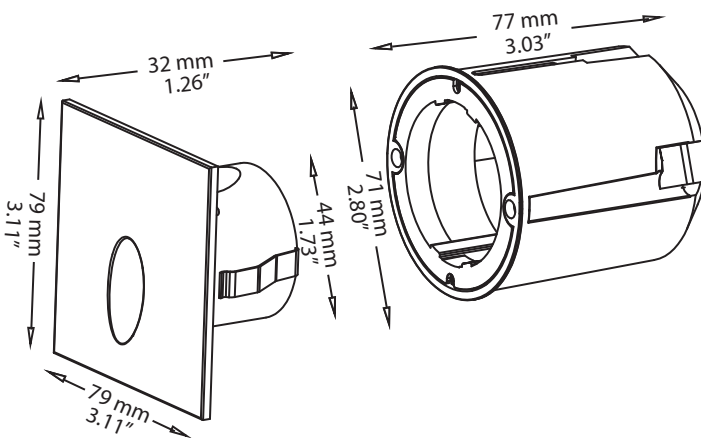

Vivaldi LEDs have a minimum illumination of 1 meter (3 feet) and include an ABS sleeve with anchor bolts to assist in installation and anchoring of the luminaire body.

These durable and versatile luminaires can be used to illuminate borders, low walls, steps, sunken seating areas, or pathways along hardscape walls.

Luminaire Mounting

Vivaldi can be installed in concrete, natural stone, pavers, brick, and wood. The ABS pour sleeve can be positioned and wired before installing the LED body.

2 YEAR Warranty

Vivaldi

45°, Square, Recessed, Stainless Steel

Lumens	40 lumens
Wattage	1.3 Watts
Color Temp	3000K (Warm White)
Lens	Flat .75" Tempered Glass
Dimensions	3.5" x 3.5", Body: 1.75" x 1.75"
Wire	12" UL Listed 18/2 Lead Wire
Weight	0.5 lb
Includes	ABS Sleeve w/Anchor Bolts
IP Rating	IP65
Power	12V