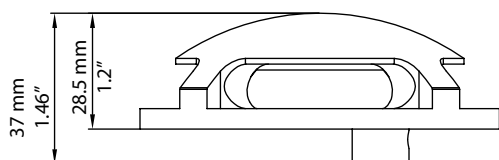

PROTEUS Dock Light

Compact, Surface Mount Dock Light

Offered in 316 marine grade stainless steel or solid brass, this compact dock light with integrated LEDs provides 360 degrees of warm white light. With an IP65 rating, Proteus is perfect for applications around water such as docks and pool decks.

Fixture is **dimnable** and includes a small wire hole for minimally invasive installation.

10 YEAR Warranty

Construction	Solid brass or 316 Marine Grade Stainless Steel
Dimensions	3.48" diameter
LED Chip	CREE COB
Wattage	Maximum 0.9W
Lumen Output	85 Lumens
Color Temp	3000K
Rating	IP65
Voltage	9-15V AC/DC
Includes	SJOW/ 5ft 18AWG Rubber Cable