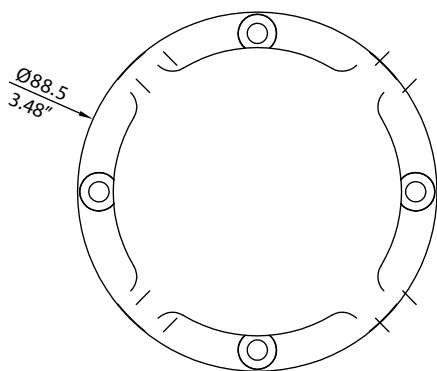

PROTEUS Dock Light

Compact, Surface Mount Dock Light

Offered in 316 marine grade stainless steel or solid brass, this compact dock light with integrated LEDs provides 360 degrees of warm white light. With an IP65 rating, Proteus is perfect for applications around water such as docks and pool decks.

Fixture is **dimnable** and includes a small wire hole for minimally invasive installation.

10 YEAR Warranty

Construction	Solid brass or 316 Marine Grade Stainless Steel
Dimensions	3.48" diameter
LED Chip	CREE COB
Wattage	Maximum 0.9W
Lumen Output	85 Lumens
Color Temp	3000K
Rating	IP65
Voltage	9-15V AC/DC
Includes	SJOW/ 5ft 18AWG Rubber Cable