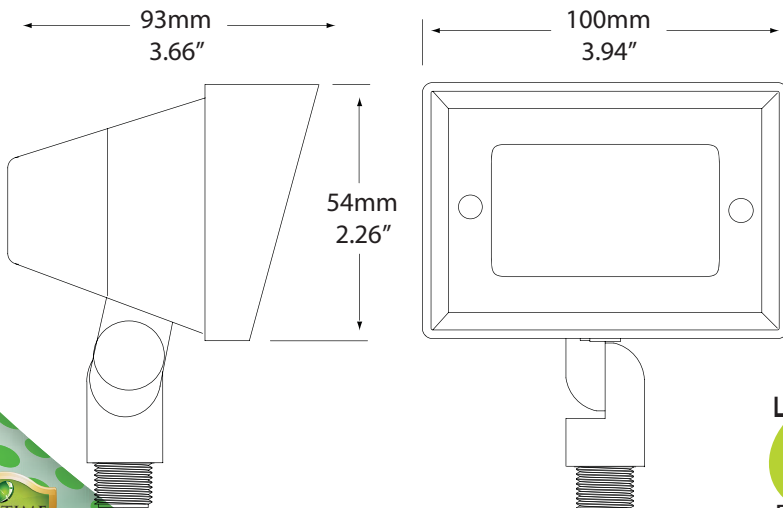

# Solid Brass Flood / Wall Wash Fixture

Heidi, our small brass wall wash fixture, creates an illuminated visual backdrop for your overall landscape design.

Easily hidden within small shrubs and other low foliage, Heidi is capable of creating dramatic washing, silhouetting and shadowing effects in plant beds, tiered hardscapes and other landscape features.

Placing Heidi at intervals - interplaying illumination with plantings and shrubbery - allows you to seamlessly integrate this fixture into your landscape to create dramatic detail and depth.

Heidi's frosted lens is perfect for casting light across textured surfaces, bathing protrusions in light while increasing shadows in recessed spaces.

## Specifications

<b>Construction:</b>	Solid Cast Brass
<b>Dimensions:</b>	3.66" x 3.94"
<b>Finish:</b>	Weathered Red Brass
<b>Weight:</b>	2.00 lbs
<b>Wire:</b>	36" 18/2 UL Rated Lead Wire
<b>Socket:</b>	Beryllium Copper, Pre-Greased
<b>Lamp:</b>	LED G4 Bipin, LED MR11*
<b>Wattage:</b>	Maximum 20 Watts
<b>Lens:</b>	Clear Linear Tempered Glass
<b>Voltage:</b>	12V
<b>Includes:</b>	7" Brass Stake, Clear & Frosted Lenses