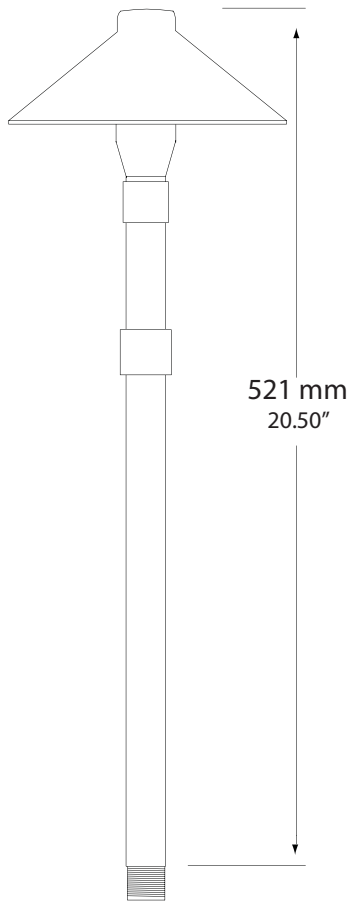

# Extendable Solid Brass Path & Area Fixtures

Herb, Illumicare's extendable brass path and area light, adds safety and functionality to any outdoor living space.

With an extendable brass stem, Herb offers a wide area light to help accent walkways, plant beds, path borders and even stairs. His clear glass lens protects the lamp and socket from water, moisture and debris.

By allowing for numerous beam spreads, Herb's adjustable settings give maximum design flexibility when choosing the perfect area and path light to grow with your design.

Herb is especially helpful in lighting changes in elevation, such as steps and deck edges, as well as highlighting plant beds, shrubs and flowering plants.

**Extends from 20" to 32"**

### Specifications

Extendable Stem	
<b>Construction:</b>	Solid Cast Brass
<b>Dimensions:</b>	20 - 32" x 6.69"
<b>Finish:</b>	Weathered Red Brass
<b>Weight:</b>	2.35 lbs
<b>Wire:</b>	36" 18/2 UL Rated Lead Wire
<b>Socket:</b>	Beryllium Copper, Pre-Greased
<b>Lamp:</b>	LED G4 Bipin*
<b>Wattage:</b>	Maximum 20 Watts
<b>Lens:</b>	Clear Tempered Glass
<b>Voltage:</b>	12V
<b>Includes:</b>	7" Brass Stake