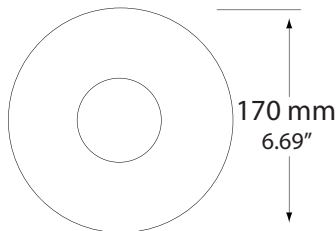

# Extendable Solid Brass Path & Area Fixtures

Herb, Illumicare's extendable brass path and area light, adds safety and functionality to any outdoor living space.

With an extendable brass stem, Herb offers a wide area light to help accent walkways, plant beds, path borders and even stairs. His clear glass lens protects the lamp and socket from water, moisture and debris.

By allowing for numerous beam spreads, Herb's adjustable settings give maximum design flexibility when choosing the perfect area and path light to grow with your design.

Herb is especially helpful in lighting changes in elevation, such as steps and deck edges, as well as highlighting plant beds, shrubs and flowering plants.

**Extends from 20" to 32"**

### Specifications

Extendable Stem	
<b>Construction:</b>	Solid Cast Brass
<b>Dimensions:</b>	20 - 32" x 6.69"
<b>Finish:</b>	Weathered Red Brass
<b>Weight:</b>	2.35 lbs
<b>Wire:</b>	36" 18/2 UL Rated Lead Wire
<b>Socket:</b>	Beryllium Copper, Pre-Greased
<b>Lamp:</b>	LED G4 Bipin*
<b>Wattage:</b>	Maximum 20 Watts
<b>Lens:</b>	Clear Tempered Glass
<b>Voltage:</b>	12V
<b>Includes:</b>	7" Brass Stake