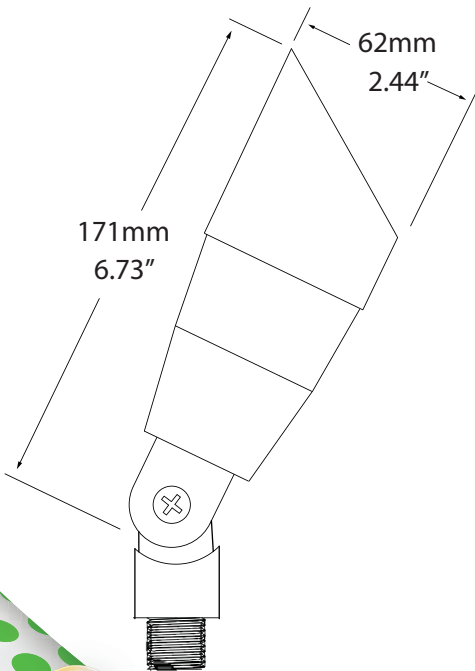

PRECISION ENGINEERED SPOT LUMINAIRES

Named after the native North American birch tree, Alder, Illumicare's copper upright, is truly "King of the Woods".

Whether you're lighting trees, statuary, architectural pieces, or other tall structures, Alder is an essential fixture in any outdoor lighting design. Versatile and powerful, Alder's heavy-gauge copper construction offers professional style without compromising functionality.

The fully rotatable shroud is fitted with a silicone o-ring gaskets to ensure a superior weather-tight seal in the harshest conditions. Alder's clear, tempered, shock and heat resistant glass lens offers superior optics while safeguarding the lamp and socket.

ALDER

<i>Construction:</i>	Machined Copper
<i>Finish:</i>	Natural Copper
<i>Dimensions:</i>	6.73" x 2.44"
<i>Lamp:</i>	LED MR16*
<i>Wattage:</i>	Maximum 20 Watts
<i>Lens:</i>	1/8" Tempered Convex Glass
<i>Socket:</i>	Beryllium Copper MR16 Socket
<i>Wire:</i>	36" UL Listed Lead Wire
<i>Weight:</i>	2.35 lbs
<i>Includes:</i>	7" Brass Stake
<i>Voltage:</i>	12V