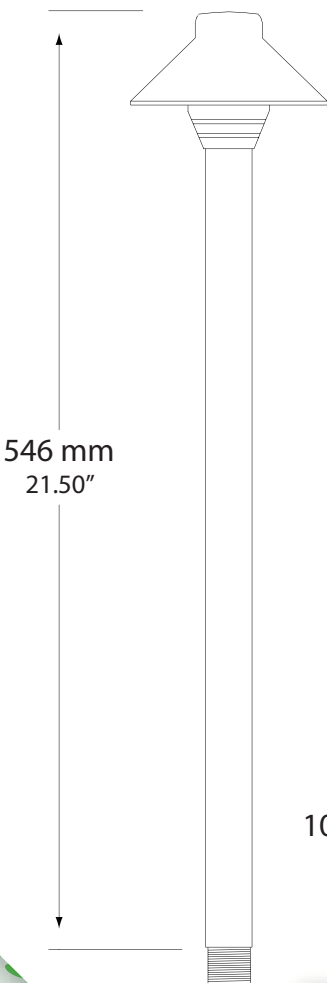

## Solid Brass Path & Area Fixture

Misty, our miniature path and area light, can be used to edge driveways, stairs, and even small garden paths that lead to decks, pools and patios.

To accent small plant beds or slender pathways, Misty's narrow shielding and compact beamspread offers landscape designers the perfect option for more focused illumination.

Installed on the side of your paths, Misty will cast dim light in small symmetrical patterns, highlighting hardscaping material and foliage while providing ample light for navigation and covering the boundaries in a degree of darkness.

To protect the lamp and socket from water, moisture and debris, Misty's sleek, compact brass construction includes a shock-proof frosted polycarbonate lens.

Misty is an essential area light for any landscape design project.

### Specifications

Construction:	Solid Cast Brass
Dimensions:	21.50" x 4.29"
Finish:	Weathered Red Brass
Weight:	2.35 lbs
Wire:	36" 18/2 UL Rated Lead Wire
Socket:	Beryllium Copper, Pre-Greased
Lamp:	LED G4 Bipin*
Wattage:	Maximum 20 Watts
Lens:	Clear Tempered Glass
Voltage:	12V
Includes:	7" Brass Stake